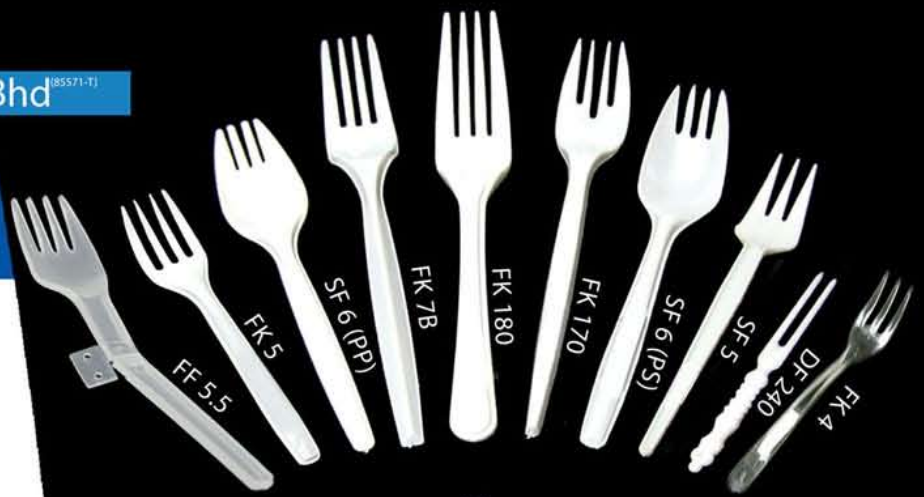

## HIPS Plate

1. J0011 7" HIPS Plate
2. J0012 8" HIPS Plate
3. J0013 9" HIPS Plate
4. J0014 10" HIPS Plate
5. J0038 10" HIPS Plate with cup holder  
(White, Red, Yellow, Blue, Green)

## Polystyrene (PS) Cutlery

1. FK 5 5" Fork
2. FK 7B 7" Fork B
3. FK 180 180mm Fork
4. FK 170 170mm Fork
5. SF 6 (PS) 6" Spade Fork
6. SF 5 5" Snack Fork
7. DF 240 Dessert Fork
8. FK 4 4" Fork (Clear)
9. SS BOX Chinese Soup Spoon
10. C SP 135mm Chinese Spoon
11. CS BOX Chinese Spoon
12. KN 7 7" Knife
13. KN 190 190mm Knife
14. KN 175 175mm Knife
15. KN 170 170mm Knife
16. KN 6.5 6.5" Knife
17. STP 4.5 4.5" Teaspoon
18. STP 5 5" Teaspoon
19. SP 170 170mm Spoon
20. SP 180 180mm Spoon
21. SP 7B 7" Spoon B
22. SP 6.5 6.5" Spoon
23. STP 5A 5" Teaspoon A
24. ICS BOX 4.2" Ice Cream Spoon(Clear)
25. SP 4 4" Spoon (Clear)
26. 7"C/STR 7" Cocktail Stirrer (Clear)
27. 6"C/STR 6" Cocktail Stirrer (Clear)